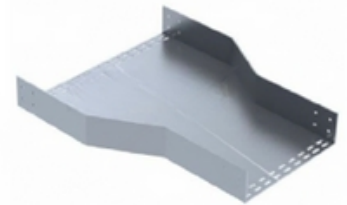

## LADDER CABLE TRAY

A Ladder Cable tray Consists of two Longitudinal side rails connected by individual transverse members that provide a Solid rails protection and system strength with smooth radius fittings and wide selection of materials and finishes.

## PERFORATED CABLE TRAY

Perforated Cable tray are one Piece Cable tray that are either ventilated with uniform perforations or solid bottom . They come in Light , Medium & Heavy duty depending on specifications & Site conditions.

# PERFORATED CABLE TRAY ACCESORIES

**90° Horizontal Elbow**

**90° Horizontal TEE**

**90° Horizontal Cross**

**Left Hand Reducer**

**Right Hand Reducer**

**Straight Reducer**

**90° Inside vertical Elbow**