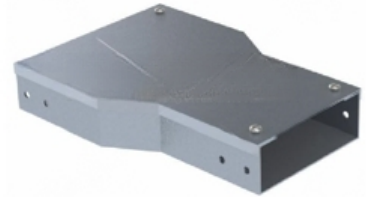

## LADDER CABLE TRAY

A Ladder Cable tray Consists of two Longitudinal side rails connected by individual transverse members that provide a Solid rails protection and system strength with smooth radius fittings and wide selection of materials and finishes.

## PERFORATED CABLE TRAY

Perforated Cable tray are one Piece Cable tray that are either ventilated with uniform perforations or solid bottom . They come in Light , Medium & Heavy duty depending on specifications & Site conditions.

# CABLE TRUNKING ACCESSORIES

**90° Horizontal Elbow**

**90° Horizontal TEE**

**90° Horizontal Cross**

**Left Hand Reducer**

**Right Hand Reducer**

**Straight Reducer**

**90° Inside vertical Elbow**