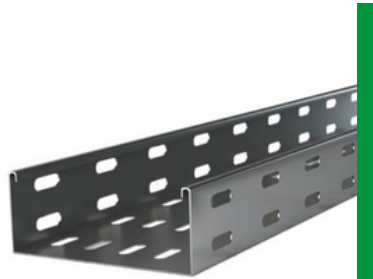

Inside Flange