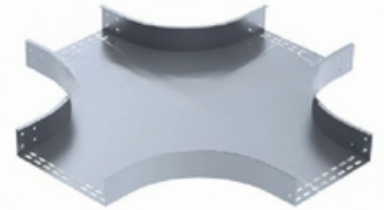

## LADDER CABLE TRAY

A Ladder Cable tray Consists of two Longitudinal side rails connected by individual transverse members that provide a Solid rails protection and system strength with smooth radius fittings and wide selection of materials and finishes.

## PERFORATED CABLE TRAY

Perforated Cable tray are one Piece Cable tray that are either ventilated with uniform perforations or solid bottom . They come in Light , Medium & Heavy duty depending on specifications & Site conditions.

# PERFORATED CABLE TRAY ACCESORIES

**90° Horizontal Elbow**

**90° Horizontal TEE**

**90° Horizontal Cross**

**Left Hand Reducer**

**Right Hand Reducer**

**Straight Reducer**

**90° Inside vertical Elbow**