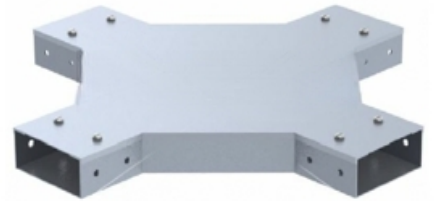

90° Horizontal Cross