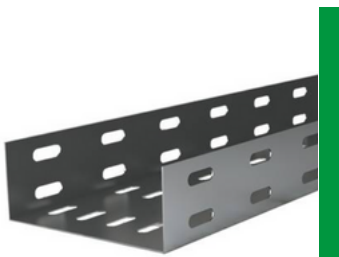

## LADDER CABLE TRAY

A Ladder Cable tray Consists of two Longitudinal side rails connected by individual transverse members that provide a Solid rails protection and system strength with smooth radius fittings and wide selection of materials and finishes.

# LADDER CABLE TRAY ACCESORIES

**90° Horizontal Elbow**

**90° Horizontal TEE**

**90° Horizontal Cross**

**Left Hand Reducer**

**Right Hand Reducer**

**Straight Reducer**

**90° Inside vertical Elbow**

## PERFORATED CABLE TRAY

Perforated Cable tray are one Piece Cable tray that are either ventilated with uniform perforations or solid bottom . They come in Light , Medium & Heavy duty depending on specifications & Site conditions.