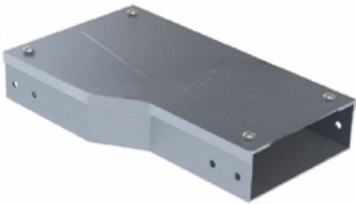

## LADDER CABLE TRAY

A Ladder Cable tray Consists of two Longitudinal side rails connected by individual transverse members that provide a Solid rails protection and system strength with smooth radius fittings and wide selection of materials and finishes.

## PERFORATED CABLE TRAY

Perforated Cable tray are one Piece Cable tray that are either ventilated with uniform perforations or solid bottom . They come in Light , Medium & Heavy duty depending on specifications & Site conditions.

# CABLE TRUNKING ACCESSORIES

**90° Horizontal Elbow**

**90° Horizontal TEE**

**90° Horizontal Cross**

**Left Hand Reducer**

**Right Hand Reducer**

**Straight Reducer**

**90° Inside vertical Elbow**