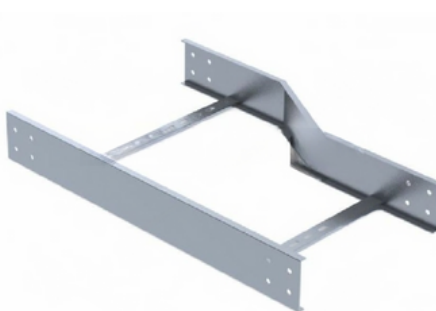

## LADDER CABLE TRAY

A Ladder Cable tray Consists of two Longitudinal side rails connected by individual transverse members that provide a Solid rails protection and system strength with smooth radius fittings and wide selection of materials and finishes.

# LADDER CABLE TRAY ACCESORIES

**90° Horizontal Elbow**

**90° Horizontal TEE**

**90° Horizontal Cross**

**Left Hand Reducer**

**Right Hand Reducer**

**Straight Reducer**

**90° Inside vertical Elbow**

**90° Inside Outside Elbow**

## PERFORATED CABLE TRAY

Perforated Cable tray are one Piece Cable tray that are either ventilated with uniform perforations or solid bottom . They come in Light , Medium & Heavy duty depending on specifications & Site conditions.