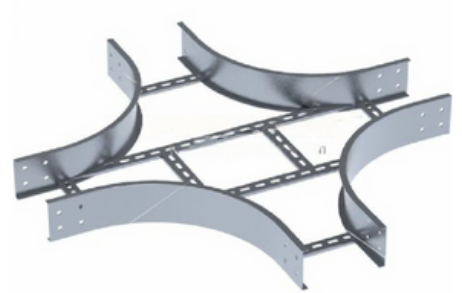

## LADDER CABLE TRAY

A Ladder Cable tray Consists of two Longitudinal side rails connected by individual transverse members that provide a Solid rails protection and system strength with smooth radius fittings and wide selection of materials and finishes.

# LADDER CABLE TRAY ACCESORIES

**90° Horizontal Elbow**

**90° Horizontal TEE**

**90° Horizontal Cross**

**Left Hand Reducer**

**Right Hand Reducer**

**Straight Reducer**

**90° Inside vertical Elbow**

**90° Inside Outside Elbow**

## PERFORATED CABLE TRAY

Perforated Cable tray are one Piece Cable tray that are either ventilated with uniform perforations or solid bottom . They come in Light , Medium & Heavy duty depending on specifications & Site conditions.